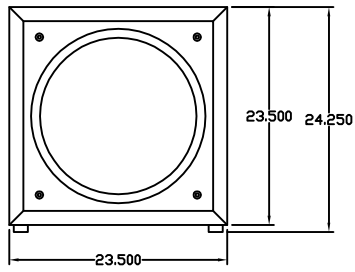

(B) TOP VIEW

(E) LEFT SIDE

(F) FRONT VIEW

(G) RIGHT SECTION

(H) REAR VIEW

(I) BOTTOM VIEW

F18 SUBWOOFER MODULE DETAILED DIMENSIONS